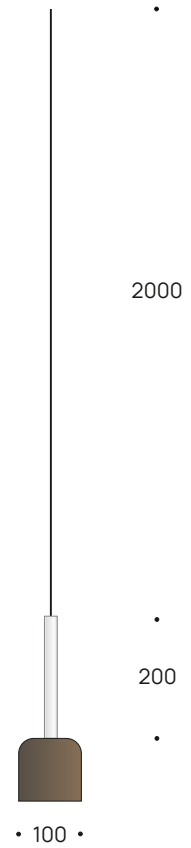

# luminis lamps

CUP COPPER SUSPENSION

Ceiling rosette with LED Driver

Ceiling rosette without LED Driver

Ceiling rosette for false ceiling

CE ENERGY SAVING LED IP 20

Lamp Body	
Nominal Current	350mA
Light temperature	2700K 3000K
CRI (Ra)	80
Beam Angle	12° 25° 40°
Nominal Watage	3,2W
Lumen output	350lm
Dimmable	Depending on driver
Body colour	<input type="checkbox"/> White <input checked="" type="checkbox"/> Black
Shade	<input checked="" type="checkbox"/> Copper
Led cable 2,8mm	<input checked="" type="checkbox"/> Black

Lamp body + ceiling rosette with Led Driver	
Nominal Voltage	220 V
Light temperature	2700K 3000K
CRI (Ra)	80
Beam Angle	12° 25° 40°
Nominal Watage	3,2W
Lumen output	350lm
Dimmable	Depending on driver
Body colour	<input type="checkbox"/> White <input checked="" type="checkbox"/> Black
Shade	<input checked="" type="checkbox"/> Copper
Led Cable 2,8mm	<input checked="" type="checkbox"/> Black