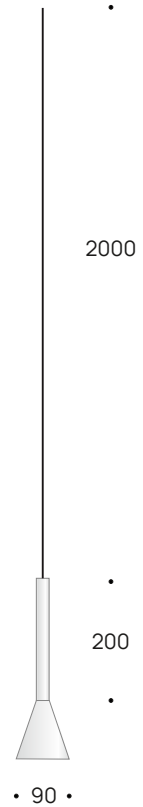

luminis lamps

CONE SUSPENSION

Ceiling rosette with LED Driver

Ceiling rosette without LED Driver

Ceiling rosette for false ceiling

CE ENERGY SAVING LED IP 20

Lamp Body	
Nominal Current	350mA
Light temperature	2700K 3000K
CRI (Ra)	80
Beam Angle	12° 25° 40°
Nominal Watage	3,2W
Lumen output	350lm
Dimmable	Depending on driver
Body colour	<input type="checkbox"/> White <input checked="" type="checkbox"/> Black
Led cable 2,8mm	<input checked="" type="checkbox"/> Black

Lamp body + ceiling rosette with Led Driver	
Nominal Voltage	220 V
Light temperature	2700K 3000K
CRI (Ra)	80
Beam Angle	12° 25° 40°
Nominal Watage	3,2W
Lumen output	350lm
Dimmable	Depending on driver
Body colour	<input type="checkbox"/> White <input checked="" type="checkbox"/> Black
Led Cable 2,8mm	<input checked="" type="checkbox"/> Black