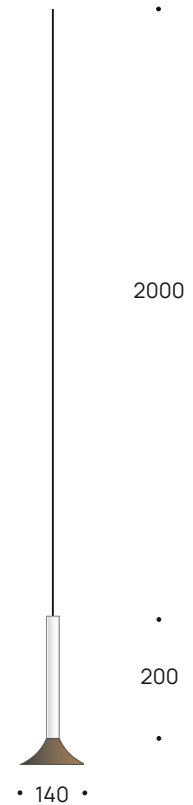

luminis lamps

SLIM COPPER SUSPENSION

Ceiling rosette with LED Driver

Ceiling rosette without LED Driver

Ceiling rosette for false ceiling

CE ENERGY SAVING LED IP 20

Lamp Body	
Nominal Current	350mA
Light temperature	2700K 3000K
CRI (Ra)	80
Beam Angle	12° 25° 40°
Nominal Watage	3,2W
Lumen output	350lm
Dimmable	Depending on driver
Body colour	<input type="checkbox"/> White <input checked="" type="checkbox"/> Black
Shade	<input checked="" type="checkbox"/> Copper
Led cable 2,8mm	<input checked="" type="checkbox"/> Black

Lamp body + ceiling rosette with Led Driver	
Nominal Voltage	220 V
Light temperature	2700K 3000K
CRI (Ra)	80
Beam Angle	12° 25° 40°
Nominal Watage	3,2W
Lumen output	350lm
Dimmable	Depending on driver
Body colour	<input type="checkbox"/> White <input checked="" type="checkbox"/> Black
Shade	<input checked="" type="checkbox"/> Copper
Led Cable 2,8mm	<input checked="" type="checkbox"/> Black