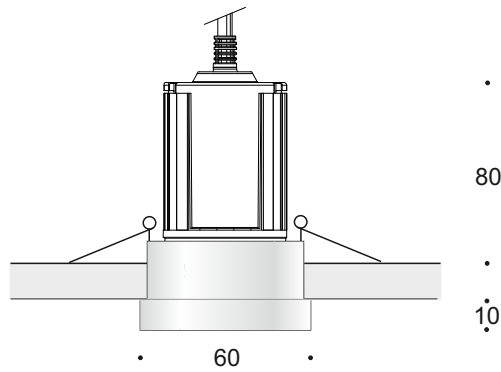

luminis lamps

FREE RECESSED

FREE Recessed Phase cut dimmable

Nominal Voltage	230V AC
Light temperature	2700K 3000K 4000K
CRI(Ra)	92
Beam Angle	12° 24° 36°
Nominal Watage	10 W
Lumen output	700lm-800lm
Dimmable	Phase cut
Body colour	<input checked="" type="checkbox"/> Natural Aluminium <input type="checkbox"/> White <input type="checkbox"/> Black