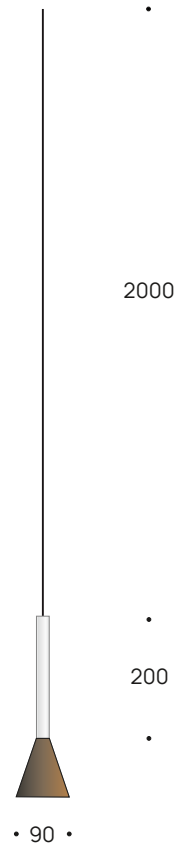

# luminis lamps

CONE COPPER SUSPENSION

Ceiling rosette with LED Driver

Ceiling rosette without LED Driver

Ceiling rosette for false ceiling

CE ENERGY SAVING LED IP 20

Lamp Body	
Nominal Current	350mA
Light temperature	2700K 3000K
CRI (Ra)	80
Beam Angle	12° 25° 40°
Nominal Watage	3,2W
Lumen output	350lm
Dimmable	Depending on driver
Body colour	<input type="checkbox"/> White <input checked="" type="checkbox"/> Black
Shade	<input checked="" type="checkbox"/> Copper
Led cable 2,8mm	<input checked="" type="checkbox"/> Black

Lamp body + ceiling rosette with Led Driver	
Nominal Voltage	220 V
Light temperature	2700K 3000K
CRI (Ra)	80
Beam Angle	12° 25° 40°
Nominal Watage	3,2W
Lumen output	350lm
Dimmable	Depending on driver
Body colour	<input type="checkbox"/> White <input checked="" type="checkbox"/> Black
Shade	<input checked="" type="checkbox"/> Copper
Led Cable 2,8mm	<input checked="" type="checkbox"/> Black