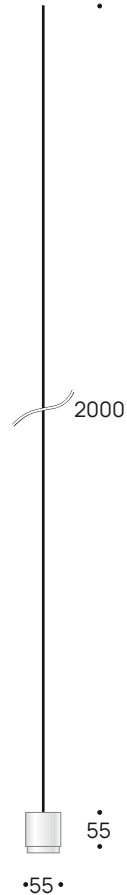

luminis lamps

FIFTY-FIVE SHORT SUSPENSION

CE ENERGY SAVING LED IP 20

Ceiling rosette with Led Driver

Ceiling rosette without Led Driver

Ceiling rosette for false ceiling

Lamps body

Nominal Current	350mA
Light temperature	2700K 3000K
CRI (Ra)	80
Beam Angle	12° 25° 40°
Nominal Wattage	3,2W
Lumen output	350lm
Dimmable	Depending on driver
Body colour	<input type="checkbox"/> White <input type="checkbox"/> Black <input type="checkbox"/> Rusty <input type="checkbox"/> Grey <input type="checkbox"/> Anthracite
Ring colour	<input type="checkbox"/> White <input type="checkbox"/> Black <input type="checkbox"/> Brass <input type="checkbox"/> Aluminium
Led cable 2,8 mm	<input checked="" type="checkbox"/> Black