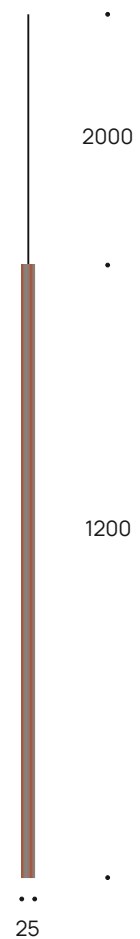

luminis lamps

TWENTY-FIVE SUSPENSION RUST

Ceiling rosette with LED Driver

Ceiling rosette without LED Driver

Ceiling rosette for false ceiling

CE ENERGY SAVING LED IP 20

Lamp Body	
Nominal Current	350mA
Light temperature	2700K 3000K
CRI (Ra)	80
Beam Angle	12° 25° 40°
Nominal Wattage	3,2W
Lumen output	350lm
Dimmable	Depending on driver
Body colour	 Rust
Led Cable 2,8mm	 Black
LED Driver to add separatelly	

Lamp body + ceiling rosette with Led Driver	
Nominal Voltage	220 V
Light temperature	2700K 3000K
CRI (Ra)	80
Beam Angle	12° 25° 40°
Nominal Watage	3,2W
Lumen output	350lm
Dimmable	Depending on driver
Body colour	 Rust
Led Cable 2,8mm	 Black