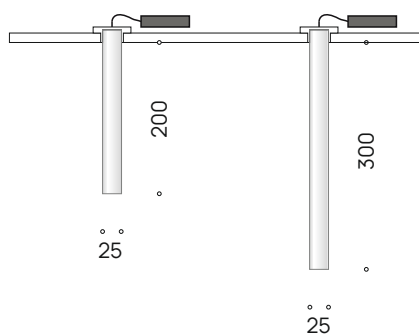

## TWENTY-FIVE SNAP IN

CE ENERGY SAVING LED IP 20

Nominal Current	350mA
Light temperature	2700K 3000K
CRI (Ra)	80
Beam Angle	12° 25° 40°
Nominal Watage	3,2W
Lumen output	350lm
Dimmable	Depending on driver
Body colour	<input type="checkbox"/> White <input type="checkbox"/> Black <input type="checkbox"/> Rusty <input type="checkbox"/> Grey <input type="checkbox"/> Anthracite